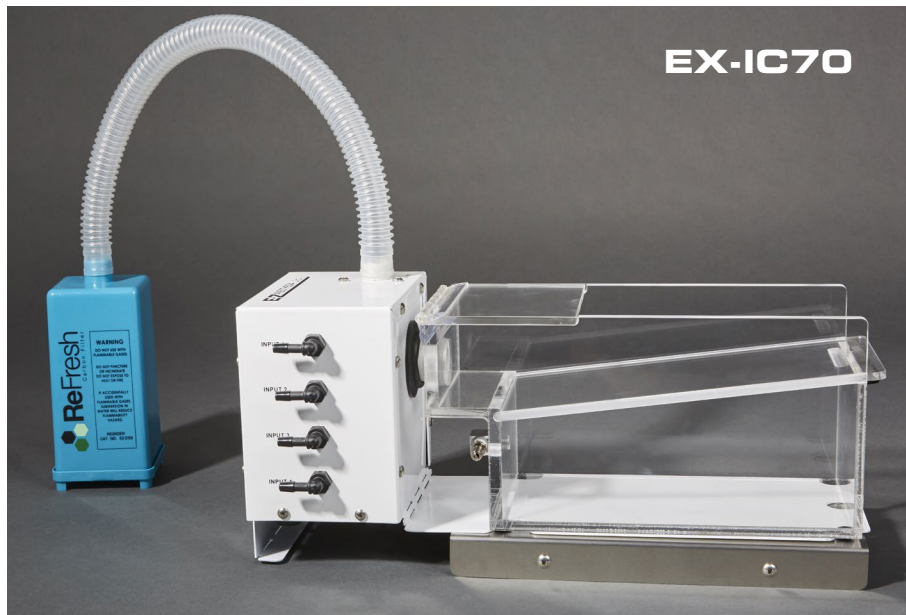

EZ-SA800 - shown with E-Z Heat Controller, Heated Surgery Bed and Surgery Station, EX-IC Exhaust Cube, and Chamber Warmer

EZ-SA800 SINGLE ANIMAL SYSTEM

The E-Z Anesthesia Single Animal System is designed as an economical alternative when a simple, entry-level system is sufficient.

Specifications:

Anesthetic: Isoflurane O - 5%
Sevoflurane O - 8%
Carrier Gas: Oxygen or Air
Flow Rate: 0 - 4 LPM
Number of Outputs: 2

EZ-SA800 Base System Includes:

- EZ-108SA Single Animal Anesthesia Machine
- (1) Oxygen or Air Regulator
- (1) EZ-103A Microflex Breather
- (1) EZ-178 Sure-Seal Mouse/Rat Induction Chamber
- (1) Case of ReRefresh Charcoal Filters (8)
- (1) EZ-320 Oxygen Regulator for 'H' Tanks

Also includes mouse/rat nosecones, nosecone plugs, plastic surgery bed, and all connecting tubes

EZ-SA800 Base System

OPTIONAL ACCESSORIES

SURGERY BED STATIONS

Give your wrists a rest. The raised platform provides a convenient hand rest during surgery while the patient is stabilized on the bed with sutures. This stainless steel surgery station allows for optimal lighting, suture tie downs, and adjustable magnifying glass in one compact design. It is compatible with all of our E-Z Anesthesia® electrically heated and non-heated plastic beds. Easy to clean.

EZ-SSFB

EZ-SSFV

EZ-SSXL

EX-IC EXHAUST CUBE

The EX-IC70 features an internal blower that captures waste gas from our vented chamber and up to four breathing devices. Calibrated specifically for small animal anesthesia applications, the EX-IC will safely capture waste gas without pulling fresh gas away from the animal. The device has the standard 22mm exhaust port that can be used with a charcoal filter or routed to a fume hood.