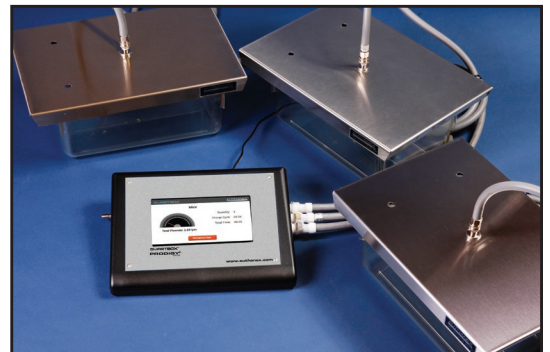

**Compliant with  
NEW 2020  
AVMA Guidelines**

*EA-36000P includes:  
Unit and three EA-1130 Lab Unit Hoses*

**PROGRAM OUT THE RISK**

**SMARTBOX PRODIGY<sup>+</sup> Features:**

- Compliant with New 2020 AVMA Guidelines
- Touch screen control displays flow, cage type, stage, and times
- Multiple languages
- Automatically calculates your cage type/total volume
- Automatically controls flow rates
- Administrator can set cage flow rate and times for each cage type
- Treats animals at individual cage level
- Euthanize up to 3 cages at a time
- Secondary charges and dwells for neonates
- Unlimited amount of users with password protection
- Allows user-level permissions
- Designed for investigators that need to retrieve animals quickly
- Includes magnetic feet for easy mounting to metal safety cabinets

Height - 3.5"  
Width - 8"  
Length - 12.75"  
Input Pressure: 35 psi  
Electrical Requirement:  
100-240 Volt 2amp

**PRODIGY**

**PRODIGY<sup>+</sup>  
plus**

Number of Outputs		3	3
Max Flow Rate (LPM)	Single Output	10 LPM	20 LPM
	Double Output	6.5 LPM	14 LPM
	Triple Output	4.25 LPM	9 LPM
Mouse Cages/Cycle		3	3
Rat Cages/Cycle		2	3
Input Pressure		18 psi	35 psi *
WiFi Capable		√	√
Multi Language		√	√
Remote Access		√	√
Number of Cage Programs		Unlimited	Unlimited
Number of Users		Unlimited	Unlimited
Password Protection		√	√