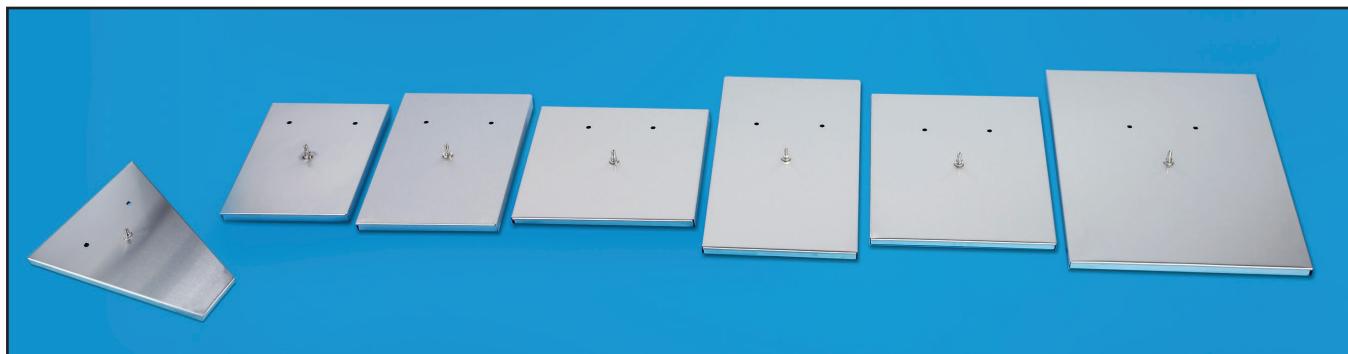

Accessories

SMARTBOX®  
PRODIGY<sup>+</sup>  
plus

Euthanex Lids

EP-1150-P

EP-IL60

EA-550

EP-1130

Sure-Seal Induction Chambers

EA-1032 Metal Wall Plate  
for Easy Mounting