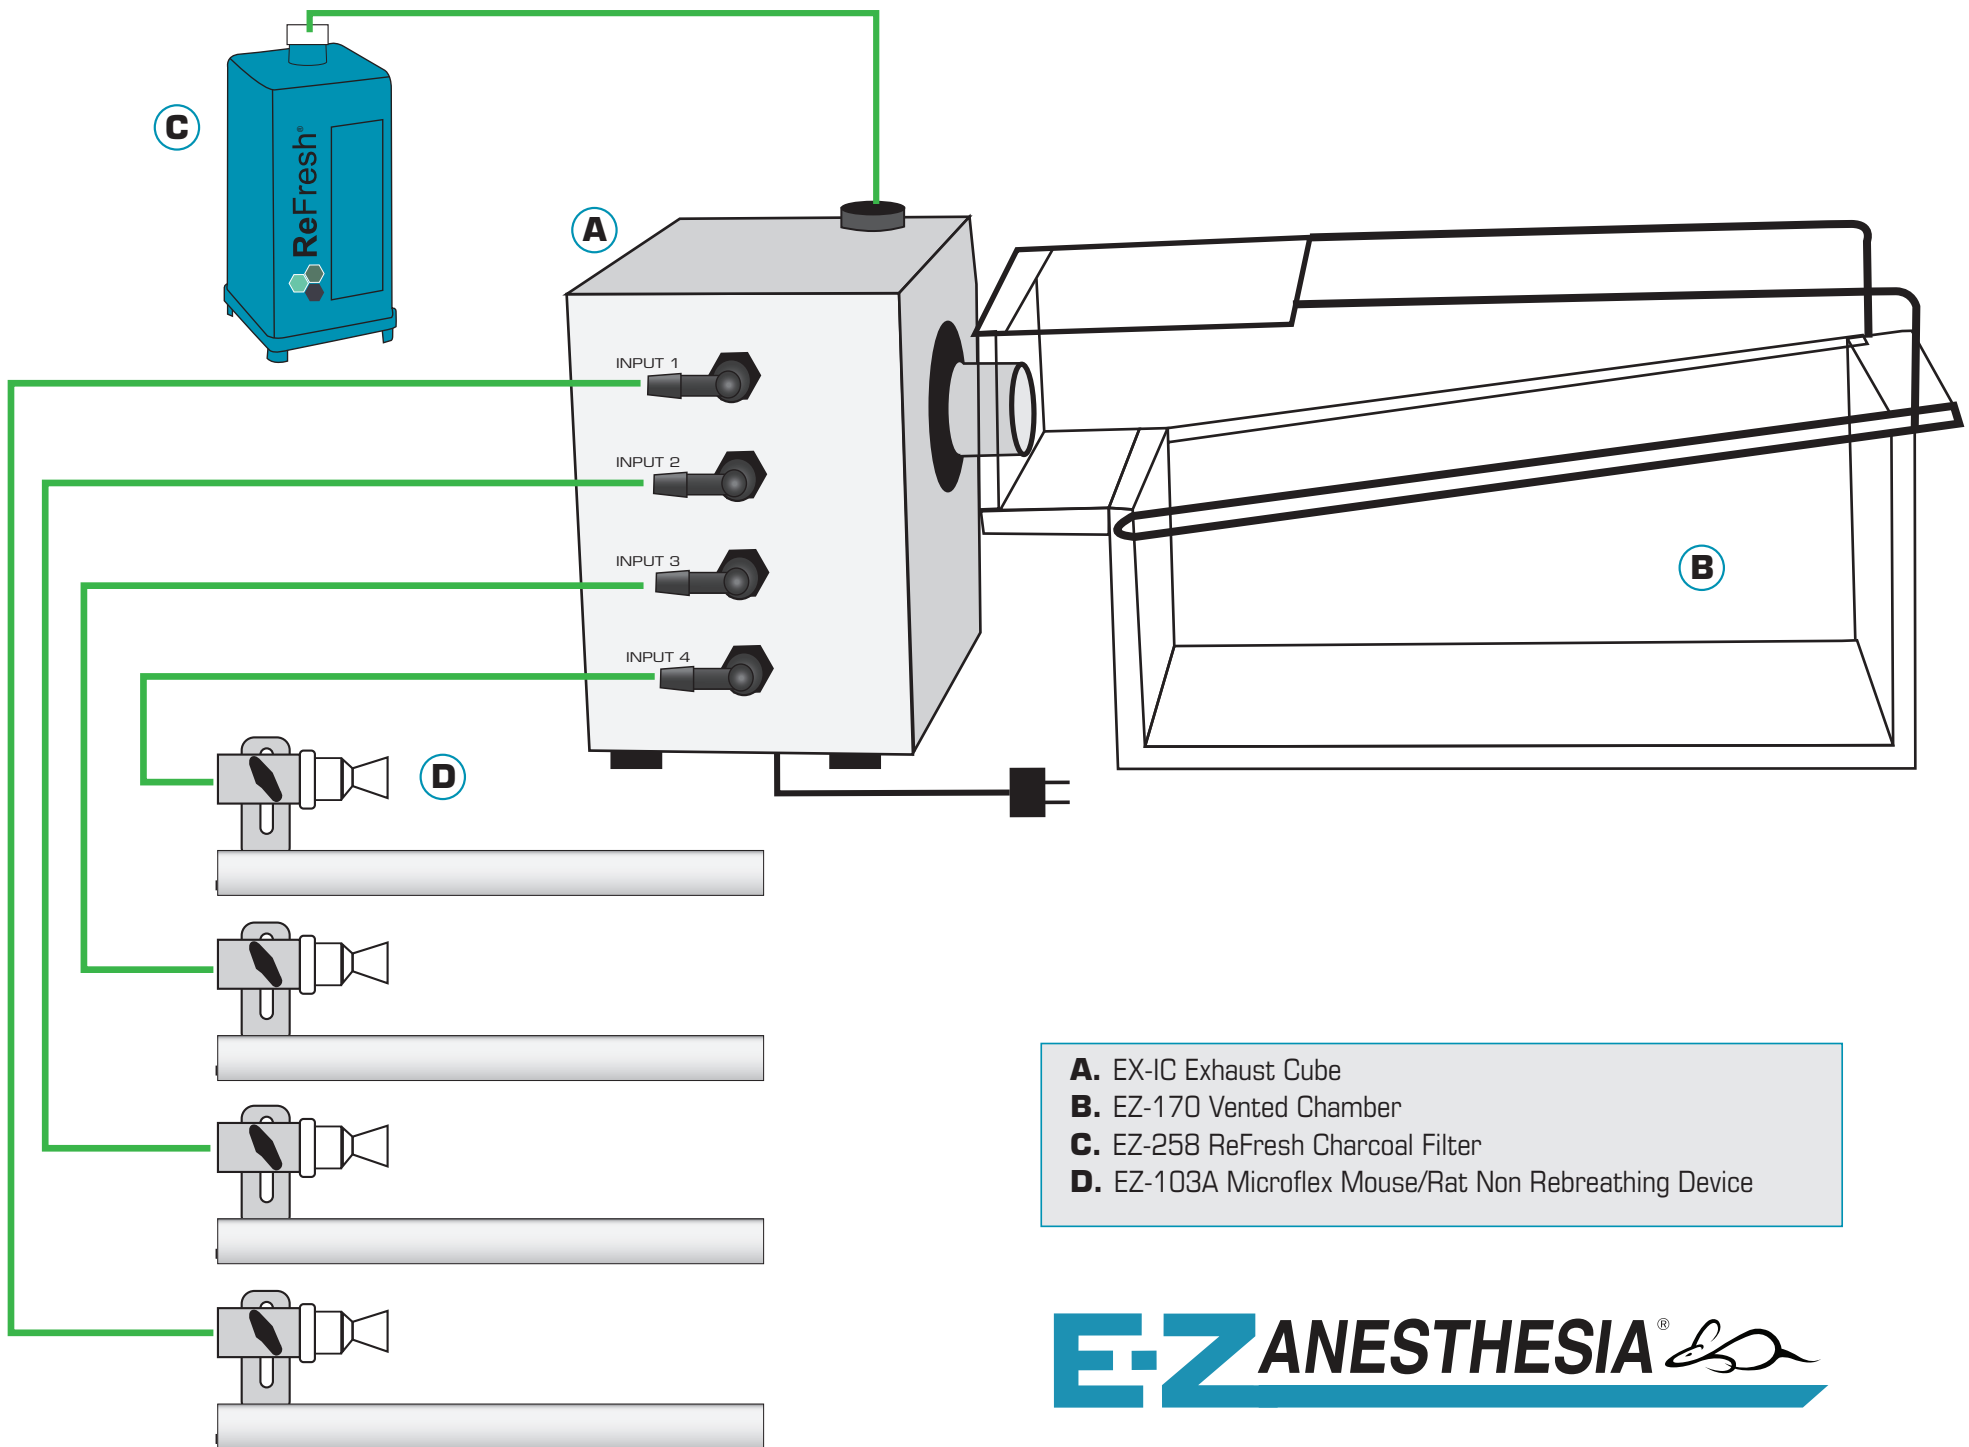

EX-IC Exhaust Cube

- A.** EX-IC Exhaust Cube
- B.** EZ-170 Vented Chamber
- C.** EZ-258 ReFresh Charcoal Filter
- D.** EZ-103A Microflex Mouse/Rat Non Rebreathing Device